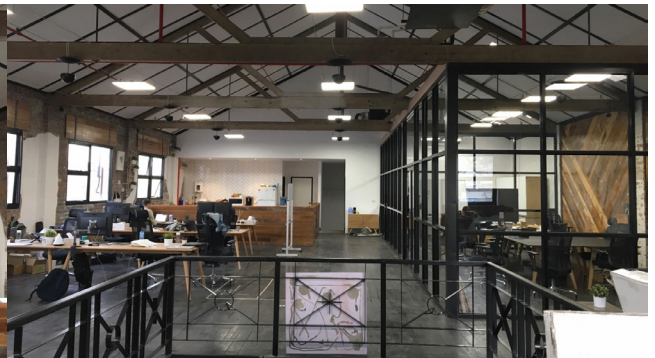

Transducers and acoustic discs blend seamlessly with the decor

Weploy's warehouse premises have a minimalist style

Board room (*left*) adjacent to open plan area without ceiling

Another view of the warehouse space (*board room to right*)

Weploy is a Melbourne startup with an on-demand recruitment platform. Their head office is a warehouse, retrofitted to integrate their minimalist design style. The boardroom and executive office, used to hold confidential meetings and discussions, is walled with glass and no ceilings: an aesthetically pleasing but indiscreet space.

Weploy approached Soundmask via a recommendation, keen to achieve speech privacy with an acoustical solution that would honour their new retrofit.

Soundmask installed a system comprising a rack generator and transducers with our proprietary acoustic discs, filling the space with a non-intrusive masking sound. The result is speech privacy for the client without visual intrusion.