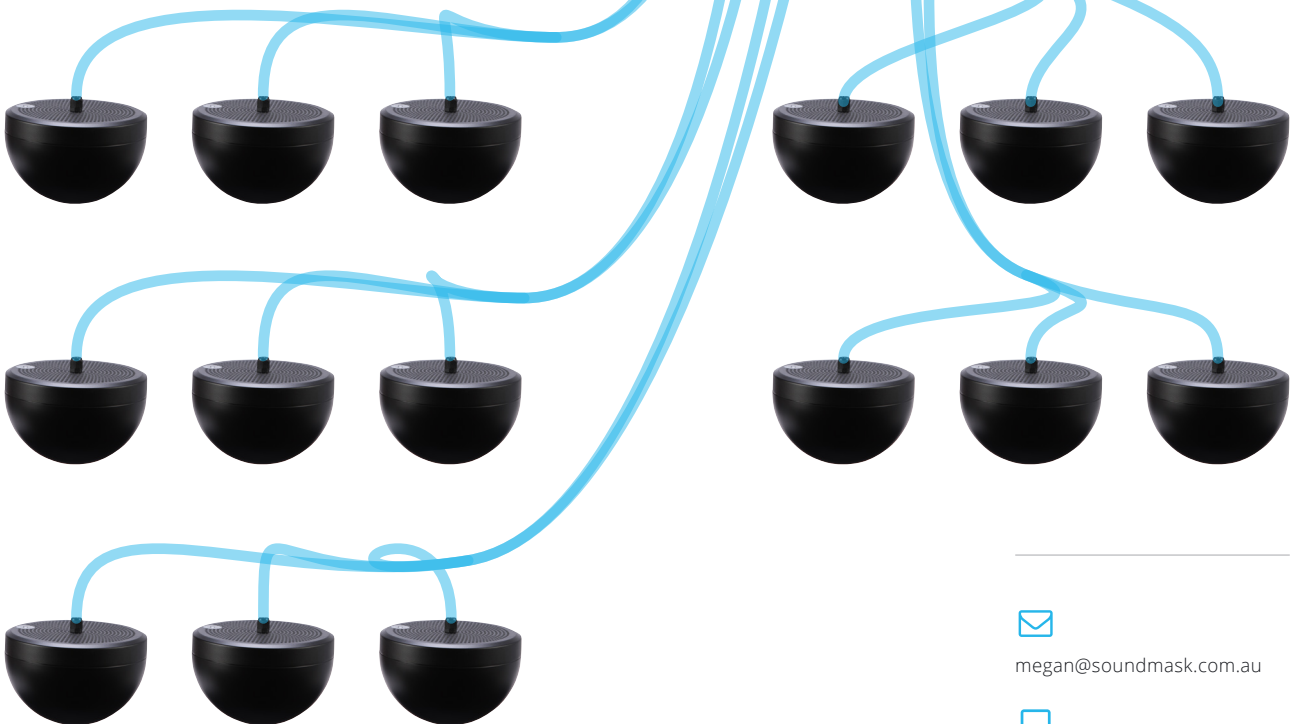

# SOUNDMASK SYSTEM ZONE LAYOUT EXAMPLE

RANDOM DIGITAL NOISE GENERATOR [SM-GR-3100](#)

ZONE DISTRIBUTOR [SM-DR-5000](#)

CEILING TRANSDUCER [SM-T-1200](#)

- NOTES**
- › The [SM-DR-5000](#) is capable of servicing up to 100 transducers for each generator.
  - › Diagram not to scale.