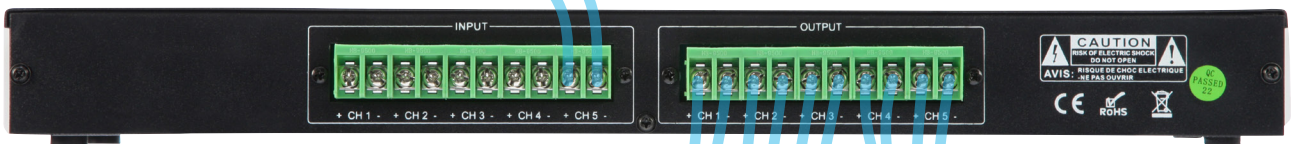

# SOUNDMASK SYSTEM ZONE LAYOUT EXAMPLE

RANDOM DIGITAL NOISE GENERATOR [SM-GR-3100](#)

ZONE DISTRIBUTOR [SM-DR-5000](#)

CEILING TRANSDUCER [SM-T-1200](#)

- NOTES**
- › The [SM-DR-5000](#) is capable of servicing up to 100 transducers for each generator.
  - › Diagram not to scale.