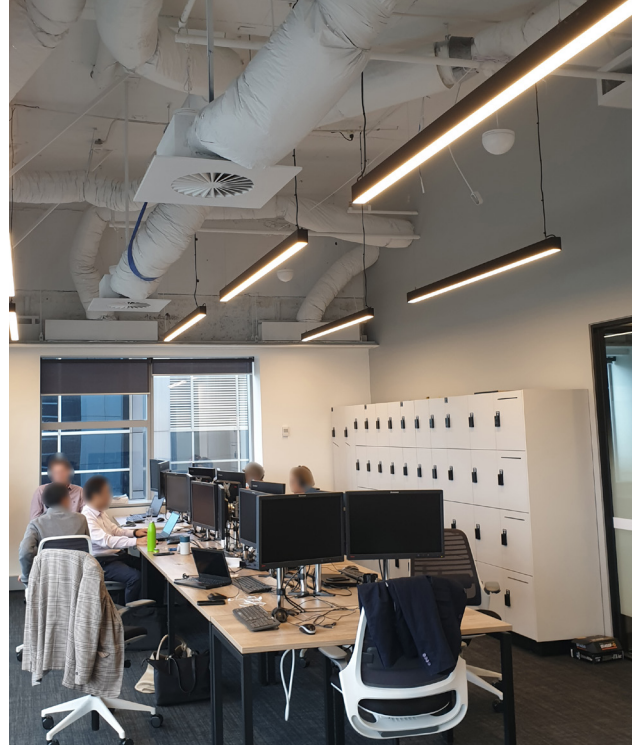

Transducer blends unobtrusively into the open ceiling

Transducer in communal hallway integrates discretely

Main open plan work area with high ceilings

Astral Consulting moved into a shared office space to meet the social and cultural needs of its growing staff.

Unfortunately, compared with their previous office, the nature of the new space created some speech privacy issues. Distracting noise was amplified by the open, high ceilings.

Soundmask added a Soundmask system to provide speech privacy and reduce distracting noise within the space. Due to the unobtrusive nature of the system, the landlord was happy for the system to be installed.